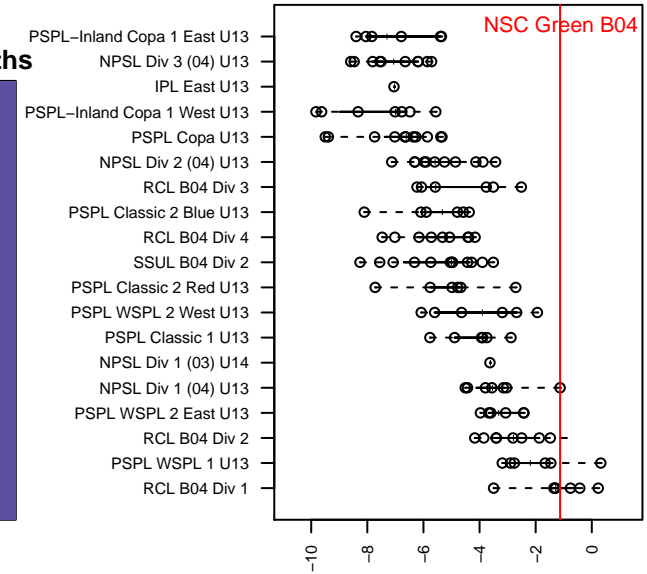

**attack and defense rating
relative to others at age
and all opponents in last 13 months**